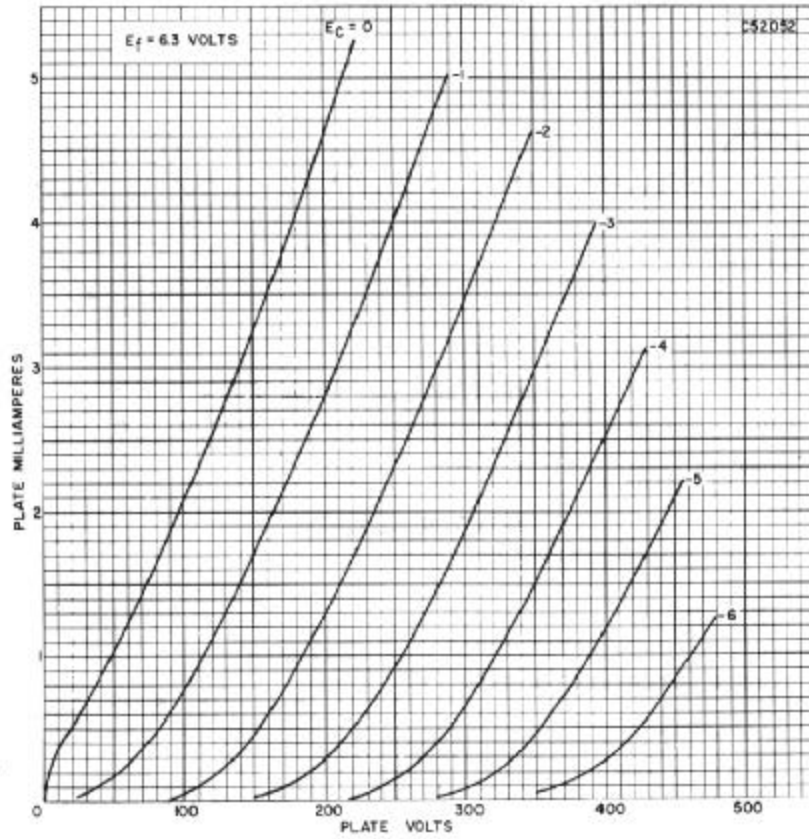

# 6SL7GT, 12SL7GT (Cont'd)

## AVERAGE PLATE CHARACTERISTICS

## AVERAGE TRANSFER CHARACTERISTICS

SYLVANIA ELECTRONIC TUBES