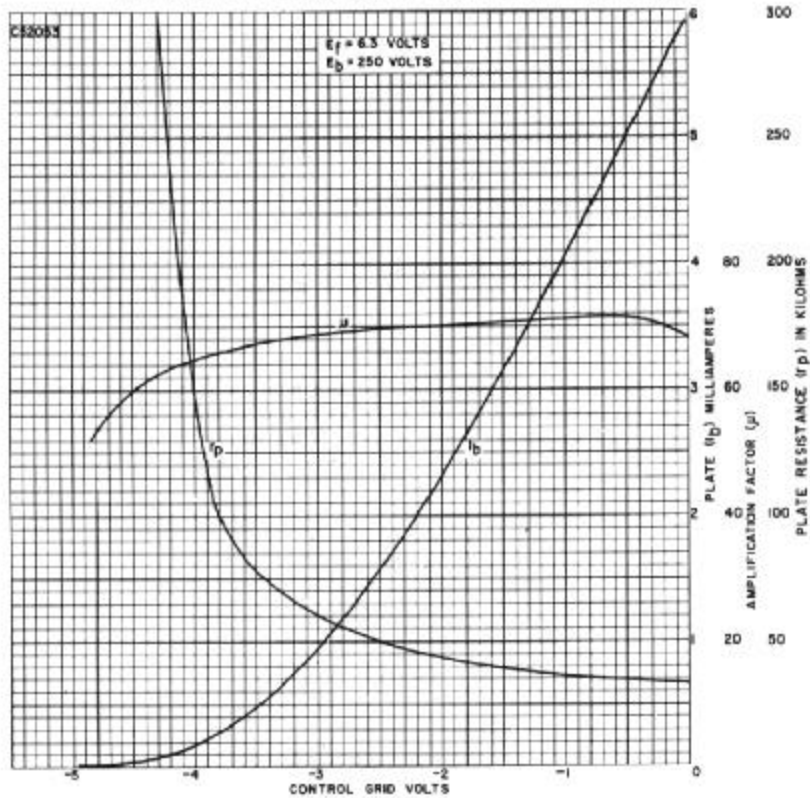

# 6SL7GT, 12SL7GT (Cont'd)

## AVERAGE PLATE CHARACTERISTICS

## AVERAGE TRANSFER CHARACTERISTICS

SYLVANIA ELECTRONIC TUBES