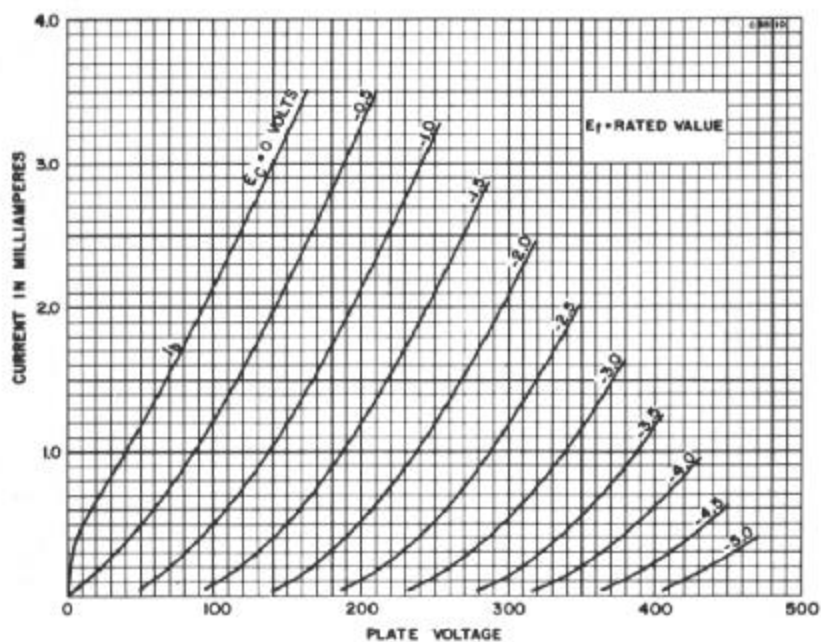

SYLVANIA TYPE 7025 (Cont'd)

AVERAGE PLATE CHARACTERISTICS

AVERAGE TRANSFER CHARACTERISTICS