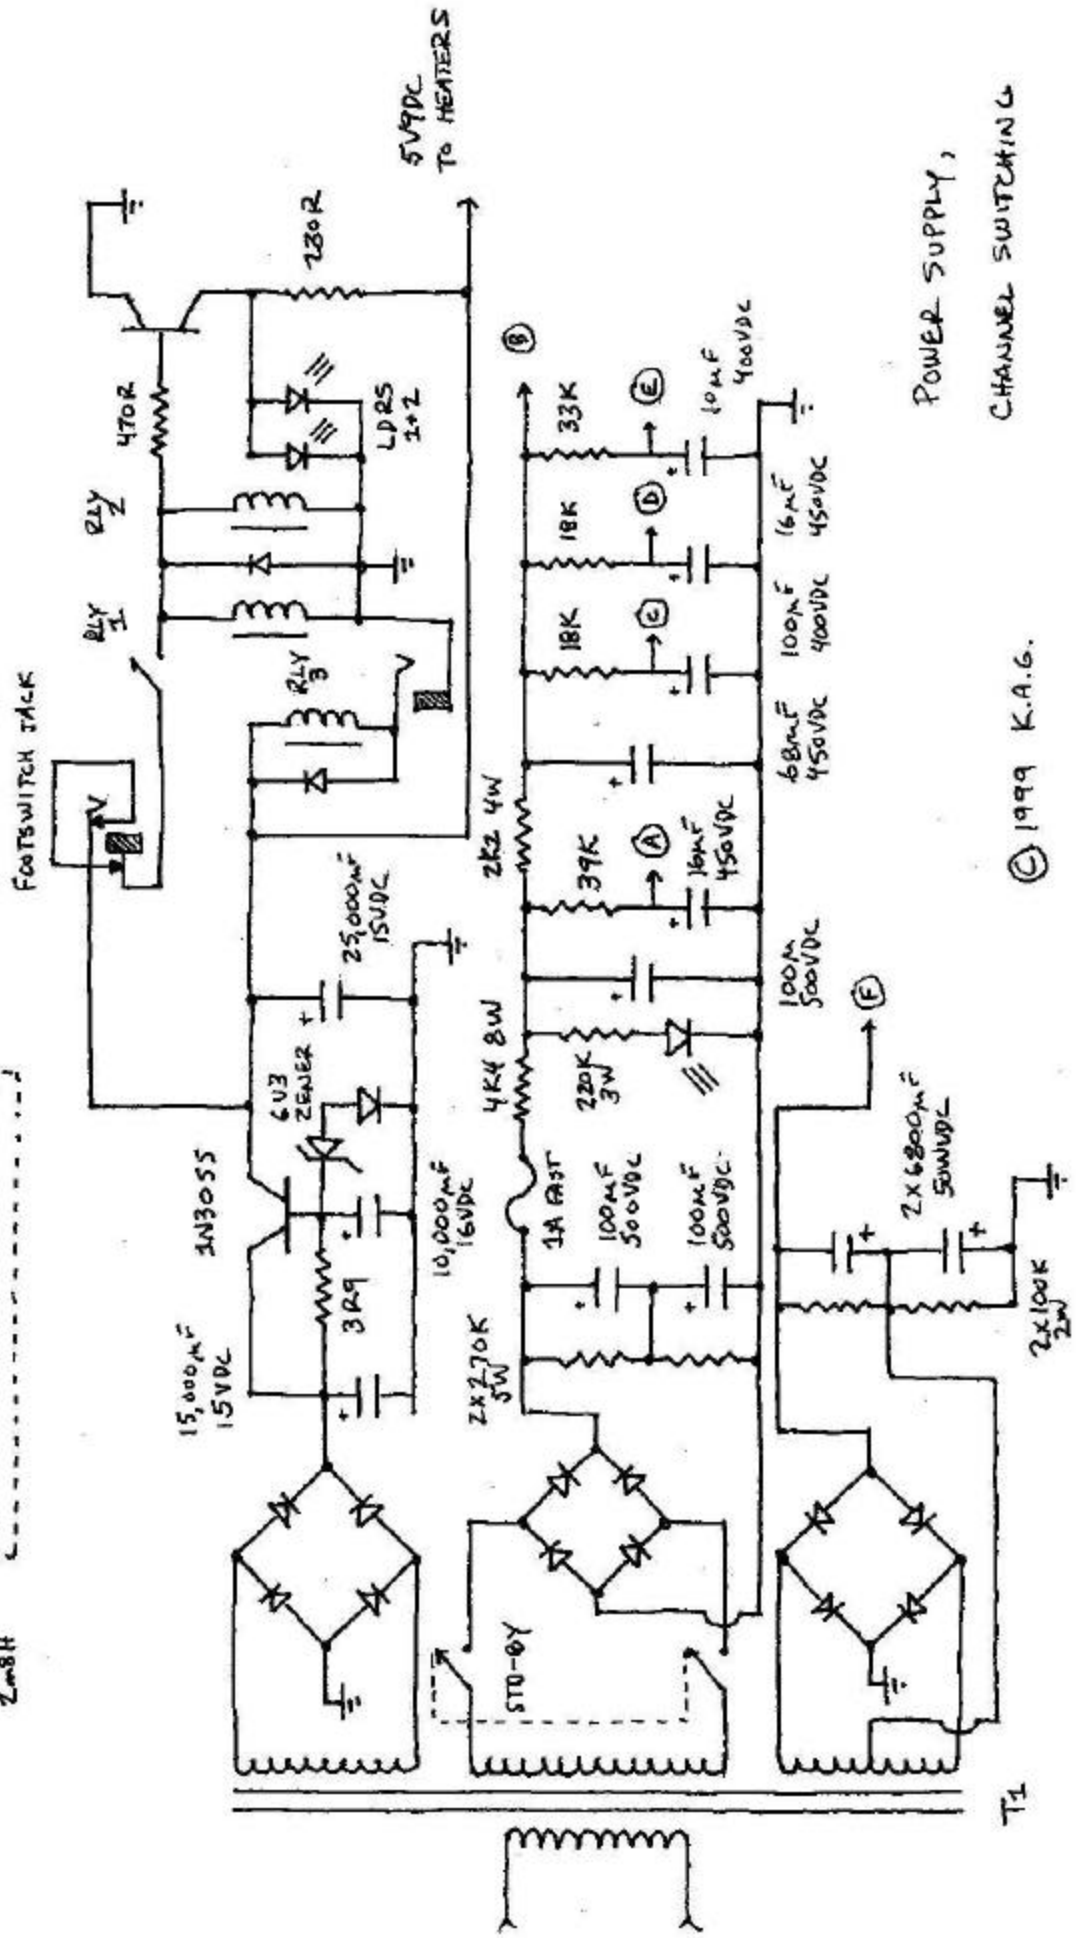

TOKIN NOISE FILTER V6-215B3

ALL DIODES 1N4007
UNLESS MARKED

POWER SUPPLY,

CHANNEL SWITCHING

© 1999 K.A.G.