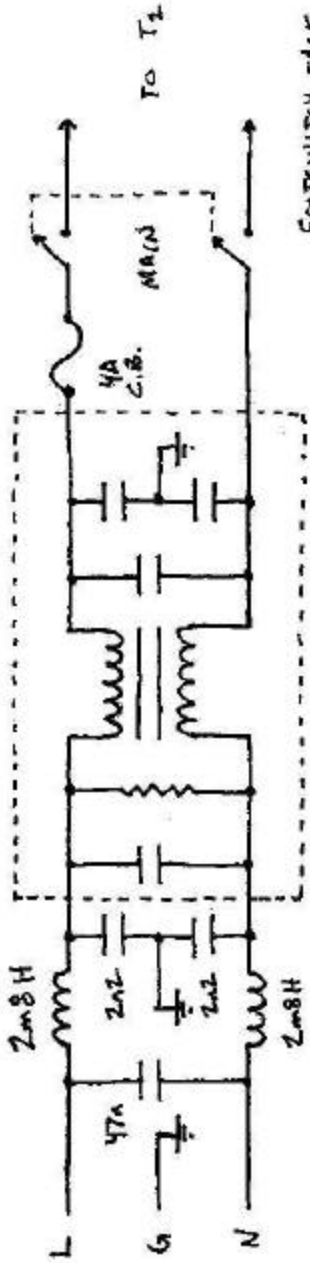

TOKIN NOISE FILTER V6-215B3

ALL DIODES 1N4007
UNLESS MARKED

POWER SUPPLY,

CHANNEL SWITCHING

© 1999 K.A.G.